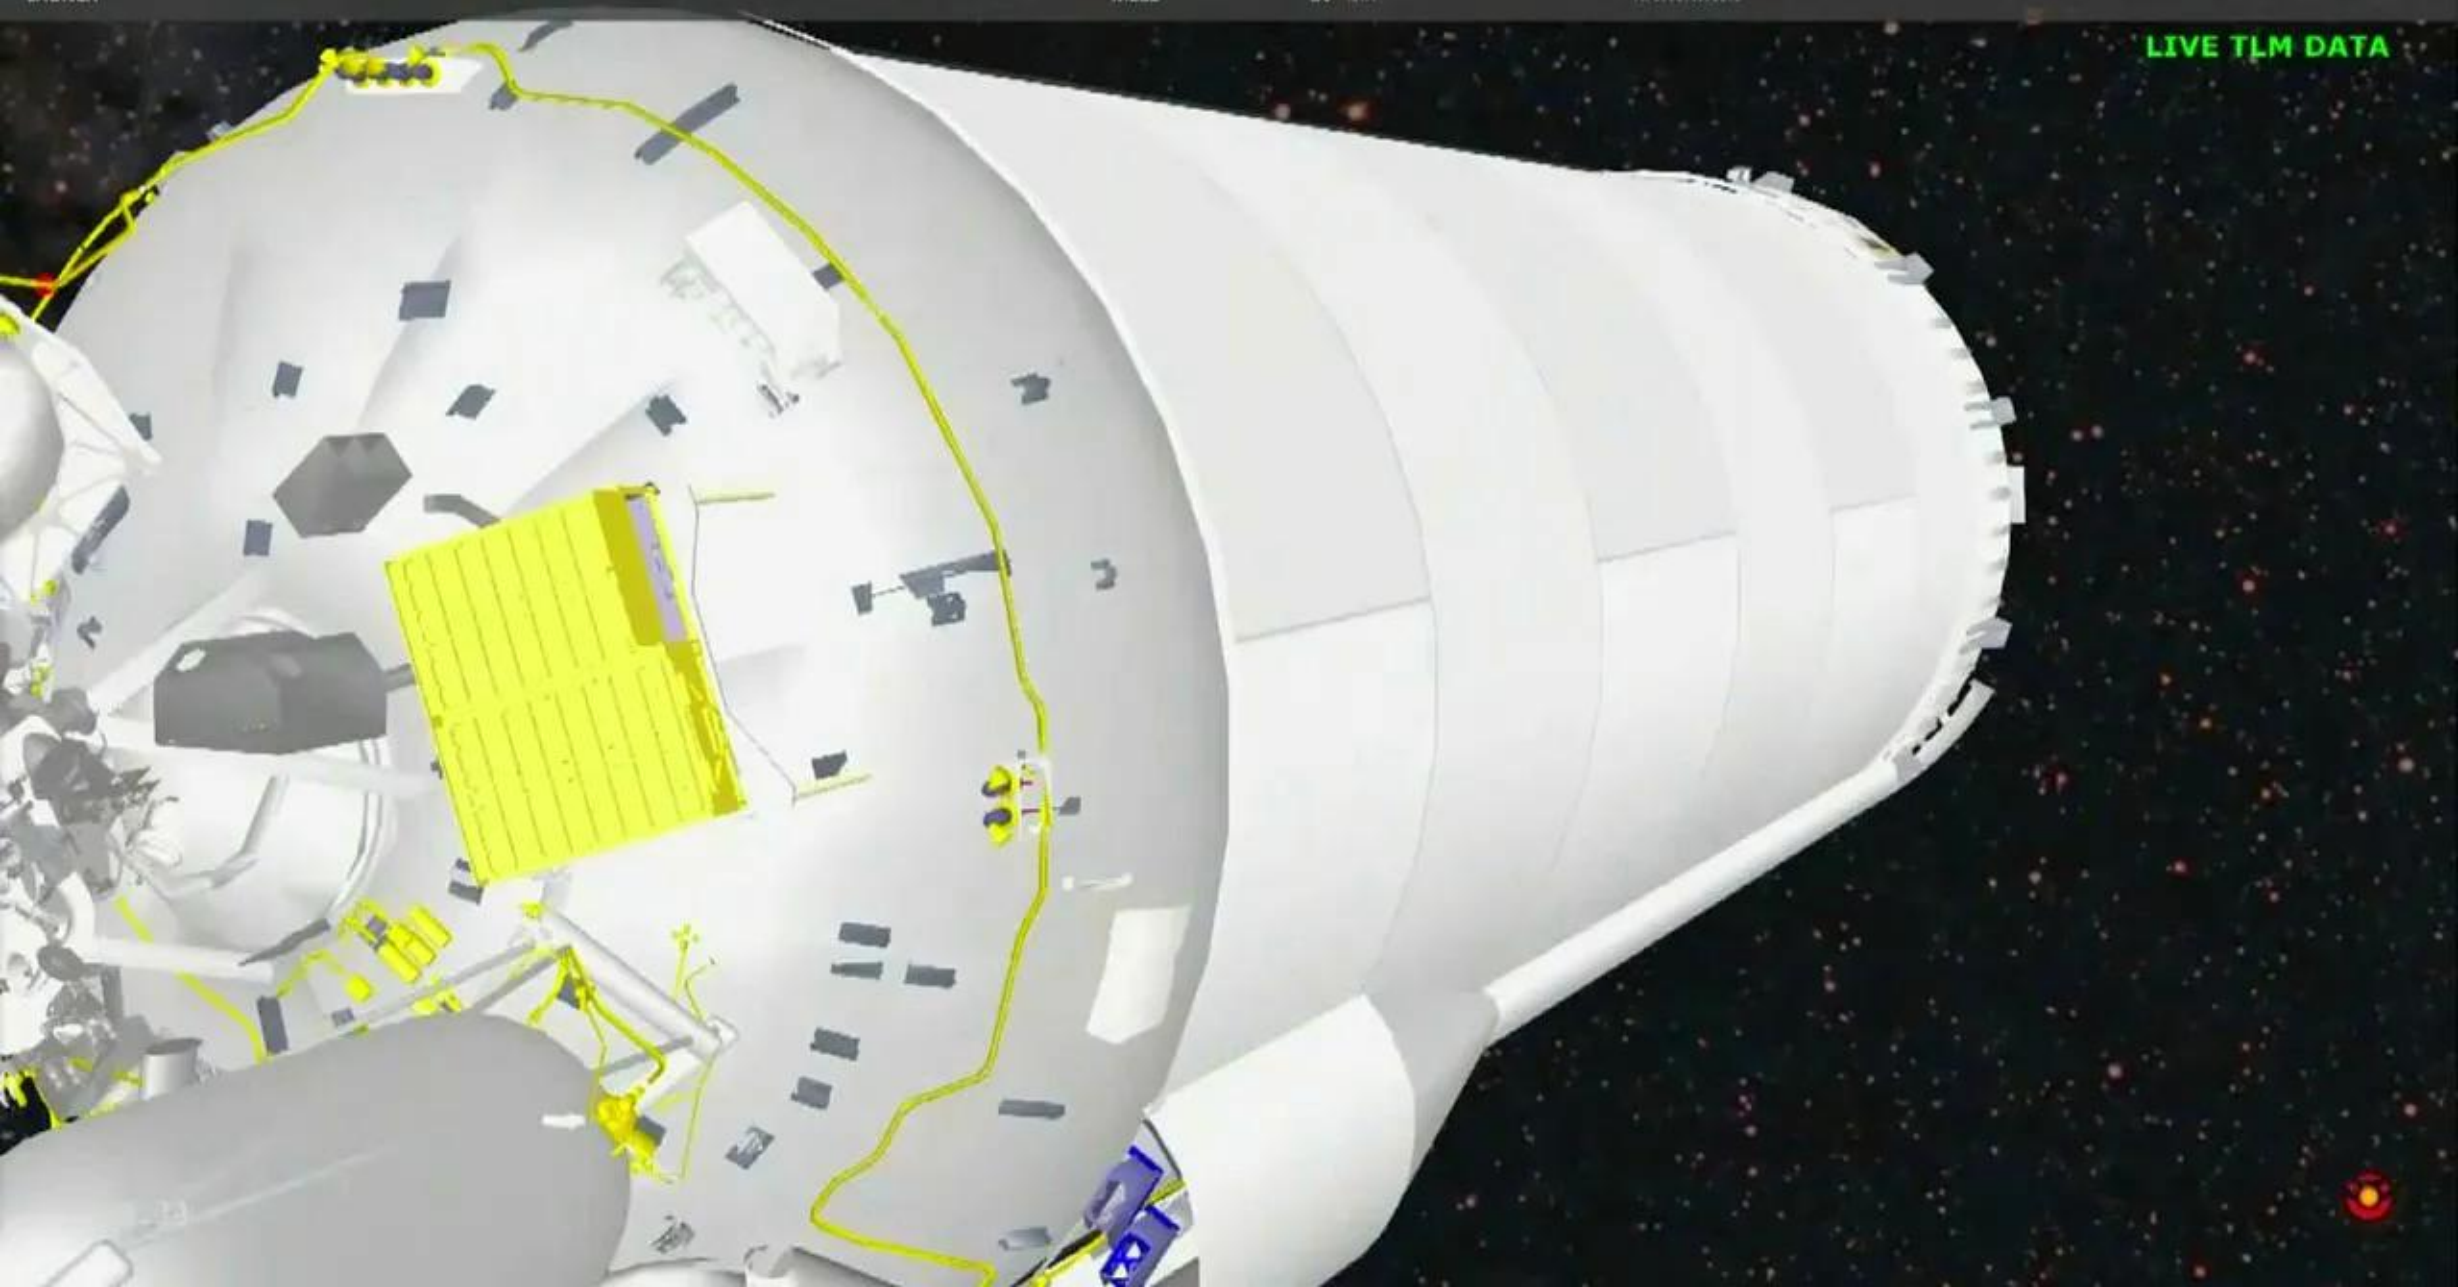

LIVE TLM DATA

1
00:00:00,450 --> 00:00:03,260

And confirmation of spacecraft separation.

2
00:00:03,260 --> 00:00:06,749

Behind us in the room, a lot of excited people.

3
00:00:06,749 --> 00:00:12,549

Now we have a short coast, approximately 34 seconds before we separate.

4
00:00:12,549 --> 00:00:14,720

NASA Launch Manager Tim Dunn.

5
00:00:14,720 --> 00:00:19,270

This will be the first pair of CubeSats to go to deep space.

6
00:00:19,270 --> 00:00:27,750

They carry radio, high-gain antenna and propulsion system, with the goal to provide data relay

7
00:00:27,750 --> 00:00:36,150

to the Earth from the entry, descent and landing phase of the InSight mission.

8
00:00:36,150 --> 00:00:41,730

We're just moments away from the first two CubeSats to deploy.

9
00:00:41,730 --> 00:00:46,850

And we have the first, MarCO-A, spacecraft separation.

10
00:00:46,850 --> 00:01:13,810

Centaur is now spinning up for the first half of the 180-degree turn.

11
00:01:13,810 --> 00:01:15,490